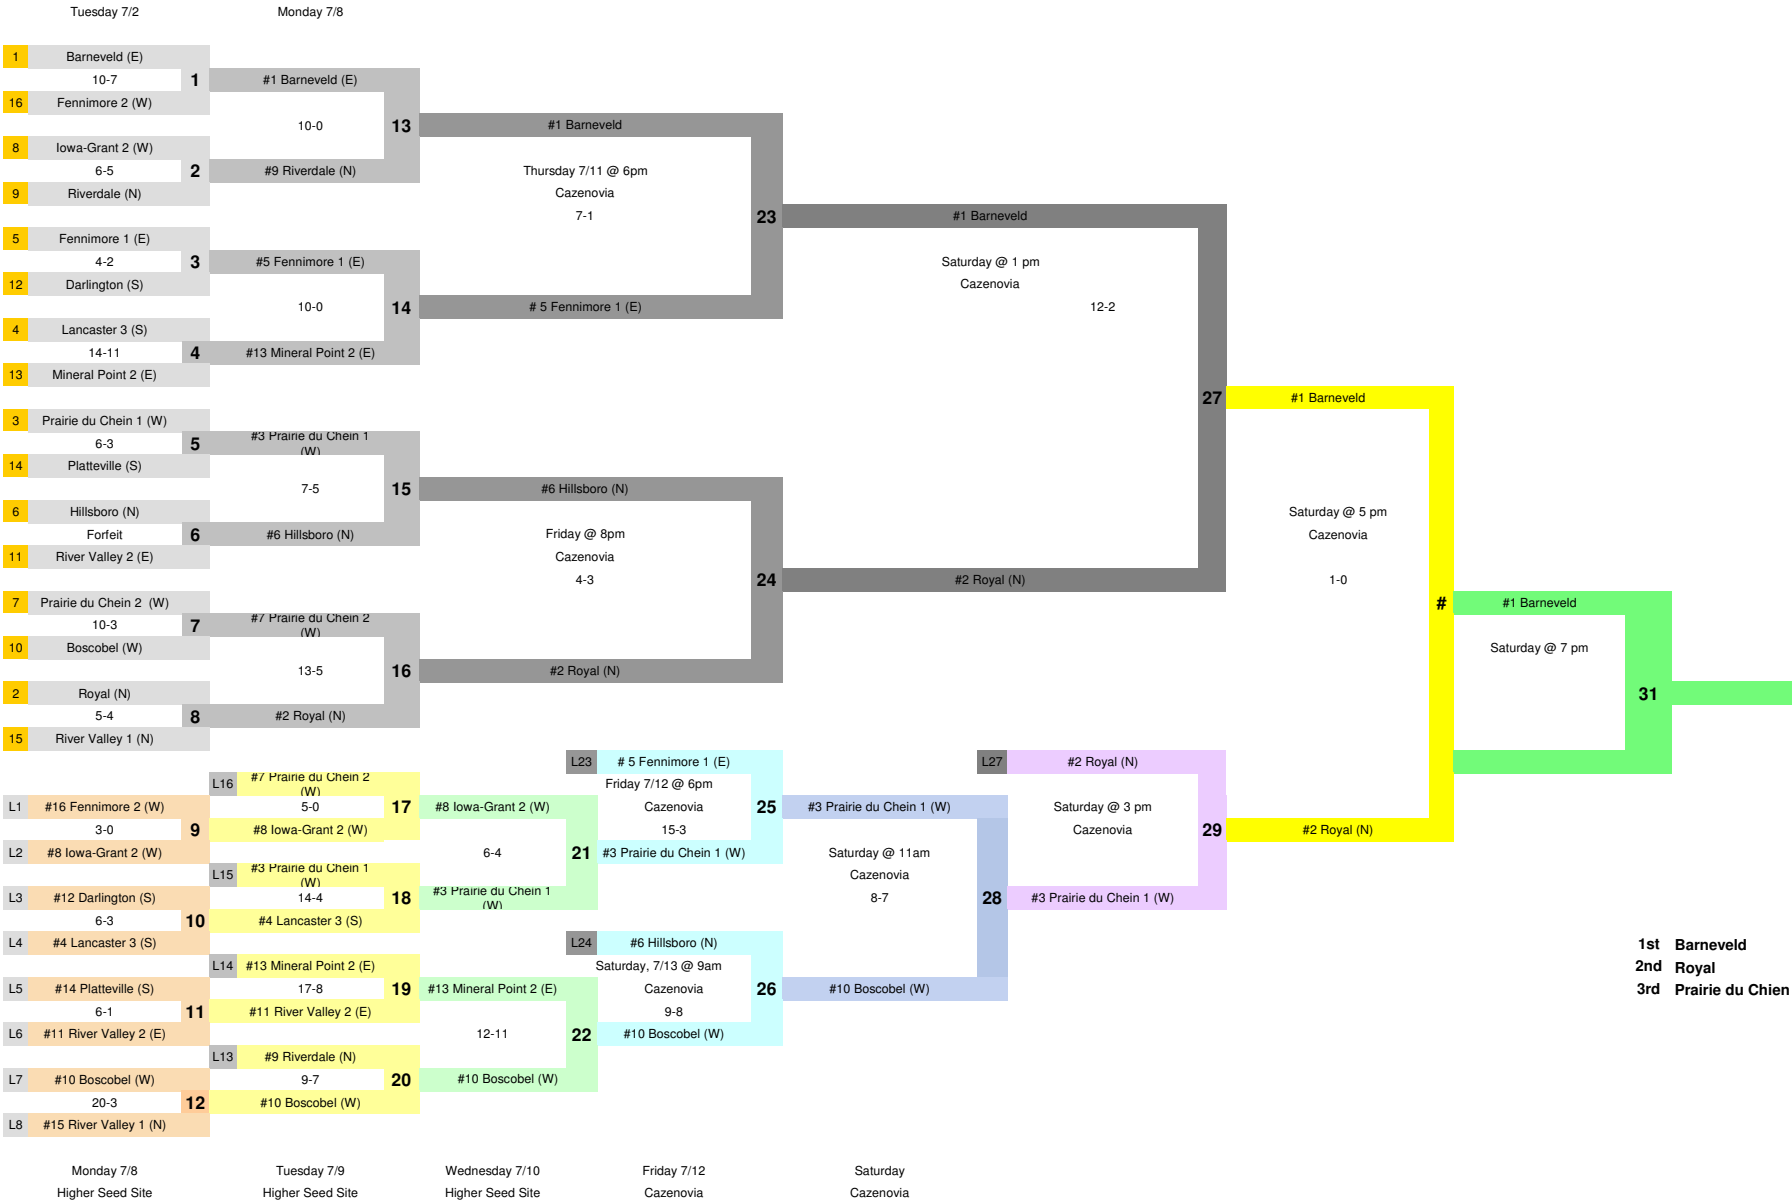

# 2024 7/8th SWCL Baseball Tournament

1st Barneveld  
 2nd Royal  
 3rd Prairie du Chien