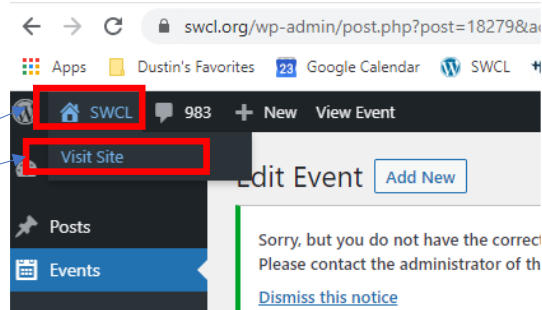

Reporting Scores on the SWCL site:

Confirm it was successful by

6) Clicking on “SWCL” and then “Visit Site”