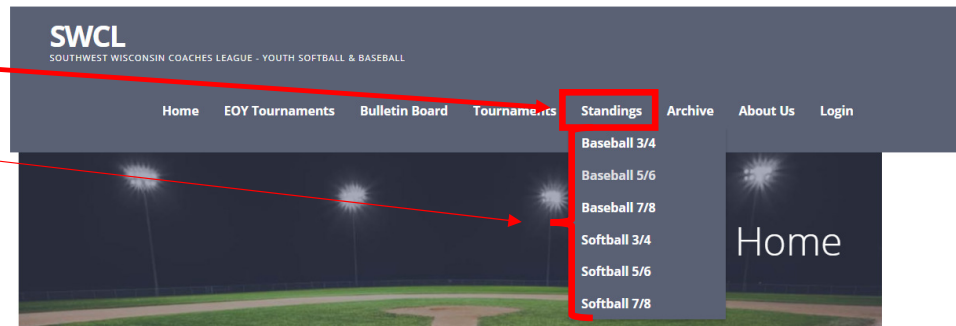

7) Click on “Standings”, then select the league your team is in.